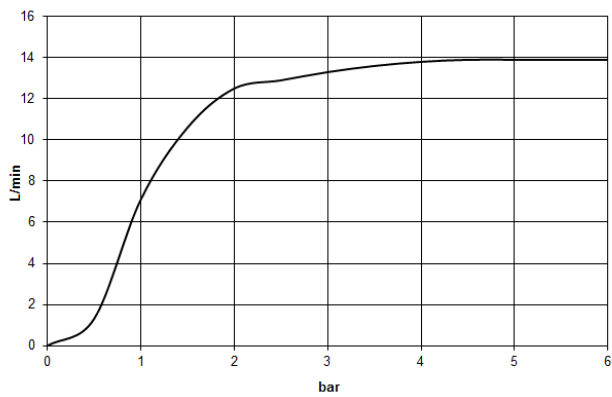

## Rain shower with wall fixing 300 mm - Chrome

TARA

28 679 970

- 450mm projection
- rain shower Ø 300 mm
- PURE RAIN, max. flow rate 14 l/min (at 3 bar)
- Function from: 10 l/min
- rosette Ø 60 mm
- 1/2" connection
- with anti-scale system
- quick clearing
- WRAS 1707033

### Recommended miscellaneous

- Concealed wall elbow -** 35 085 970 90
- max. recess depth 163 mm
  - min. recess depth 90 mm

28 679 970

mm [inches]

Flow rate chart

Certificates

WRAS\_2212012.

DVGW\_DW-  
6517DN0118.