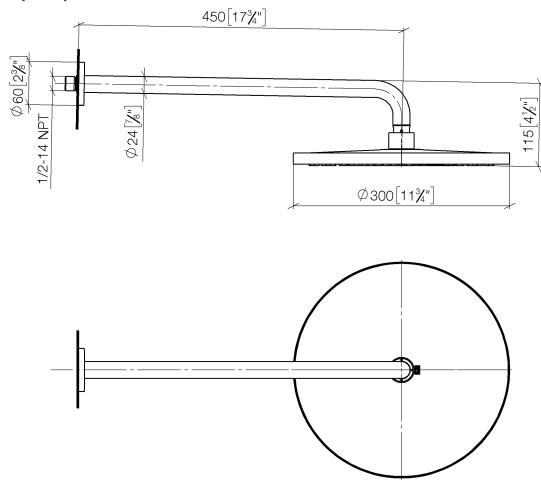

## Rain shower with wall fixing 300 mm - Chrome

TARA

28 679 970

- 450mm projection
- rain shower Ø 300 mm
- PURE RAIN, max. flow rate 14 l/min (at 3 bar)
- Function from: 10 l/min
- rosette Ø 60 mm
- 1/2" connection
- with anti-scale system
- quick clearing
- WRAS 1707033

Fits: TARA, LISSÉ, VAIA, META

	Chrome	28 679 970-00
	Brushed Platinum	28 679 970-06
	Platinum	28 679 970-08
	Dark Chrome	28 679 970-19
	Light Gold	28 679 970-26
	Brushed Light Gold	28 679 970-27
	Brushed Durabrass (23kt Gold)	28 679 970-28
	Matte Black	28 679 970-33
	Brushed Bronze	28 679 970-42
	Brushed Champagne (22kt Gold)	28 679 970-46
	Champagne (22kt Gold)	28 679 970-47
	Brushed Chrome	28 679 970-93
	Brushed Dark Platinum	28 679 970-99

### Recommended miscellaneous

- Concealed wall elbow -** 35 085 970 90
- max. recess depth 163 mm
  - min. recess depth 90 mm

28 679 970

mm [inches]

Flow rate chart

Certificates

WRAS\_2212012.

DVGW\_DW-  
6517DN0118.

## Spare parts list

No.	Item Number	Name	Quantity used	Delivery time
1	04 30 31 032 00 90	fixing set	1	2
2	09 17 20 120 90	holder	1	2
3	09 14 10 150 90	seal	2	2
4	09 27 97 015-00	rosette	1	10
5	90 11 03 070 00-00	pipe	1	10
6	09 23 01 075 90	insert	1	2
7	04 12 05 091 00-00	shower	1	10
8	90 30 09 069 00 90	key	1	2